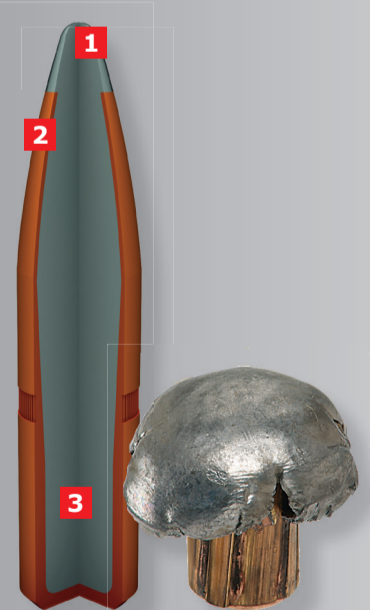

COMMITTED TO LEGENDARY EXCELLENCE

BALLISTIC SILVERTIP®

**Rapid expansion on large game.
Fragmenting expansion on varmint**

- 1** Plastic tip
- 2** Boattail and very sharp profile
- 3** Tapered jacket
- 4** Lubalox® coating

Available Calibers

22-250 REM	50 gr
223 REM	55 gr
243 WIN	55 & 95 gr
270 WIN	130 gr
30-06 SPRINGFIELD	150 & 168 gr
308 WIN	150 & 168 gr

POWER-POINT®

**Massive knock-down power
for all type of game**

- 1** Soft point
- 2** Notched jacket
- 3** Alloyed lead core

7x64	162 gr	NEW
9.3x62	286 gr	NEW
8x57 JRS	195 gr	NEW
9.3x74R	286 gr	NEW

Available Calibers

22-250 REM	55 gr	270 WIN	130 & 150 gr
222 REM	50 gr	30-06 SPRINGFIELD	150 & 165 & 180 gr
223 REM	50 gr	308 WIN	50 gr
243 WIN	80 & 100 gr		

POWER MAX BONDED®

**Bonded bullet near 100% bullet
weight retention for deer stalking**

- 1** Protected hollow point
- 2** Lead core bonded to copper jacket
- 3** Tapered jacket

Available Calibers

243 WIN	100 gr
270 WIN	130 gr
30-06 SPRINGFIELD	150 & 180 gr
308 WIN	150 gr